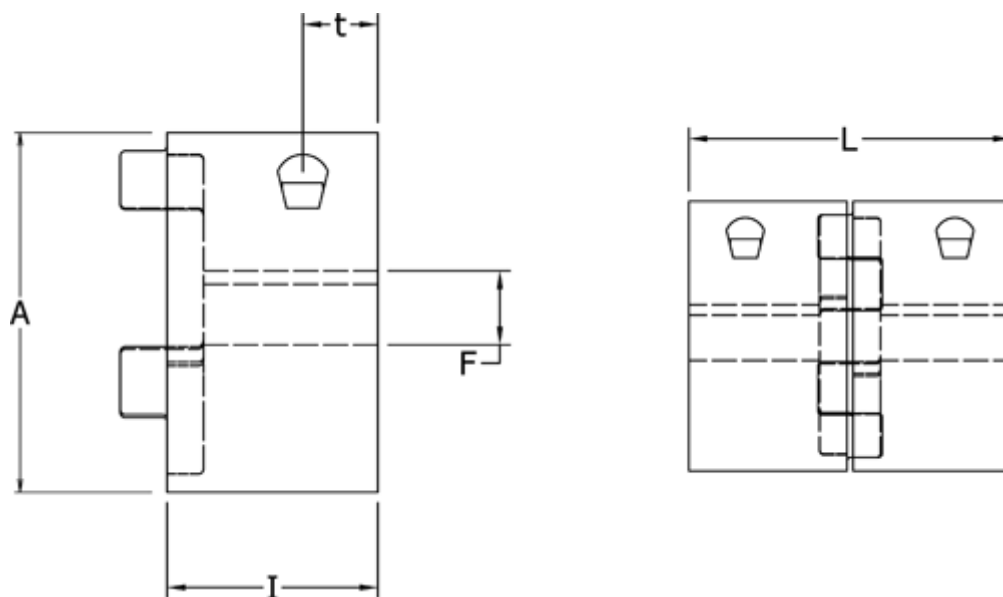

Data Sheet

Article number: 3335024M015

Description: Clamping Hub Klonex ES 24/28
ALU Aluminium, Bore 15H7 mm

Measures

A = 55
F = 15
I = 30
L = 78
t = 12.0